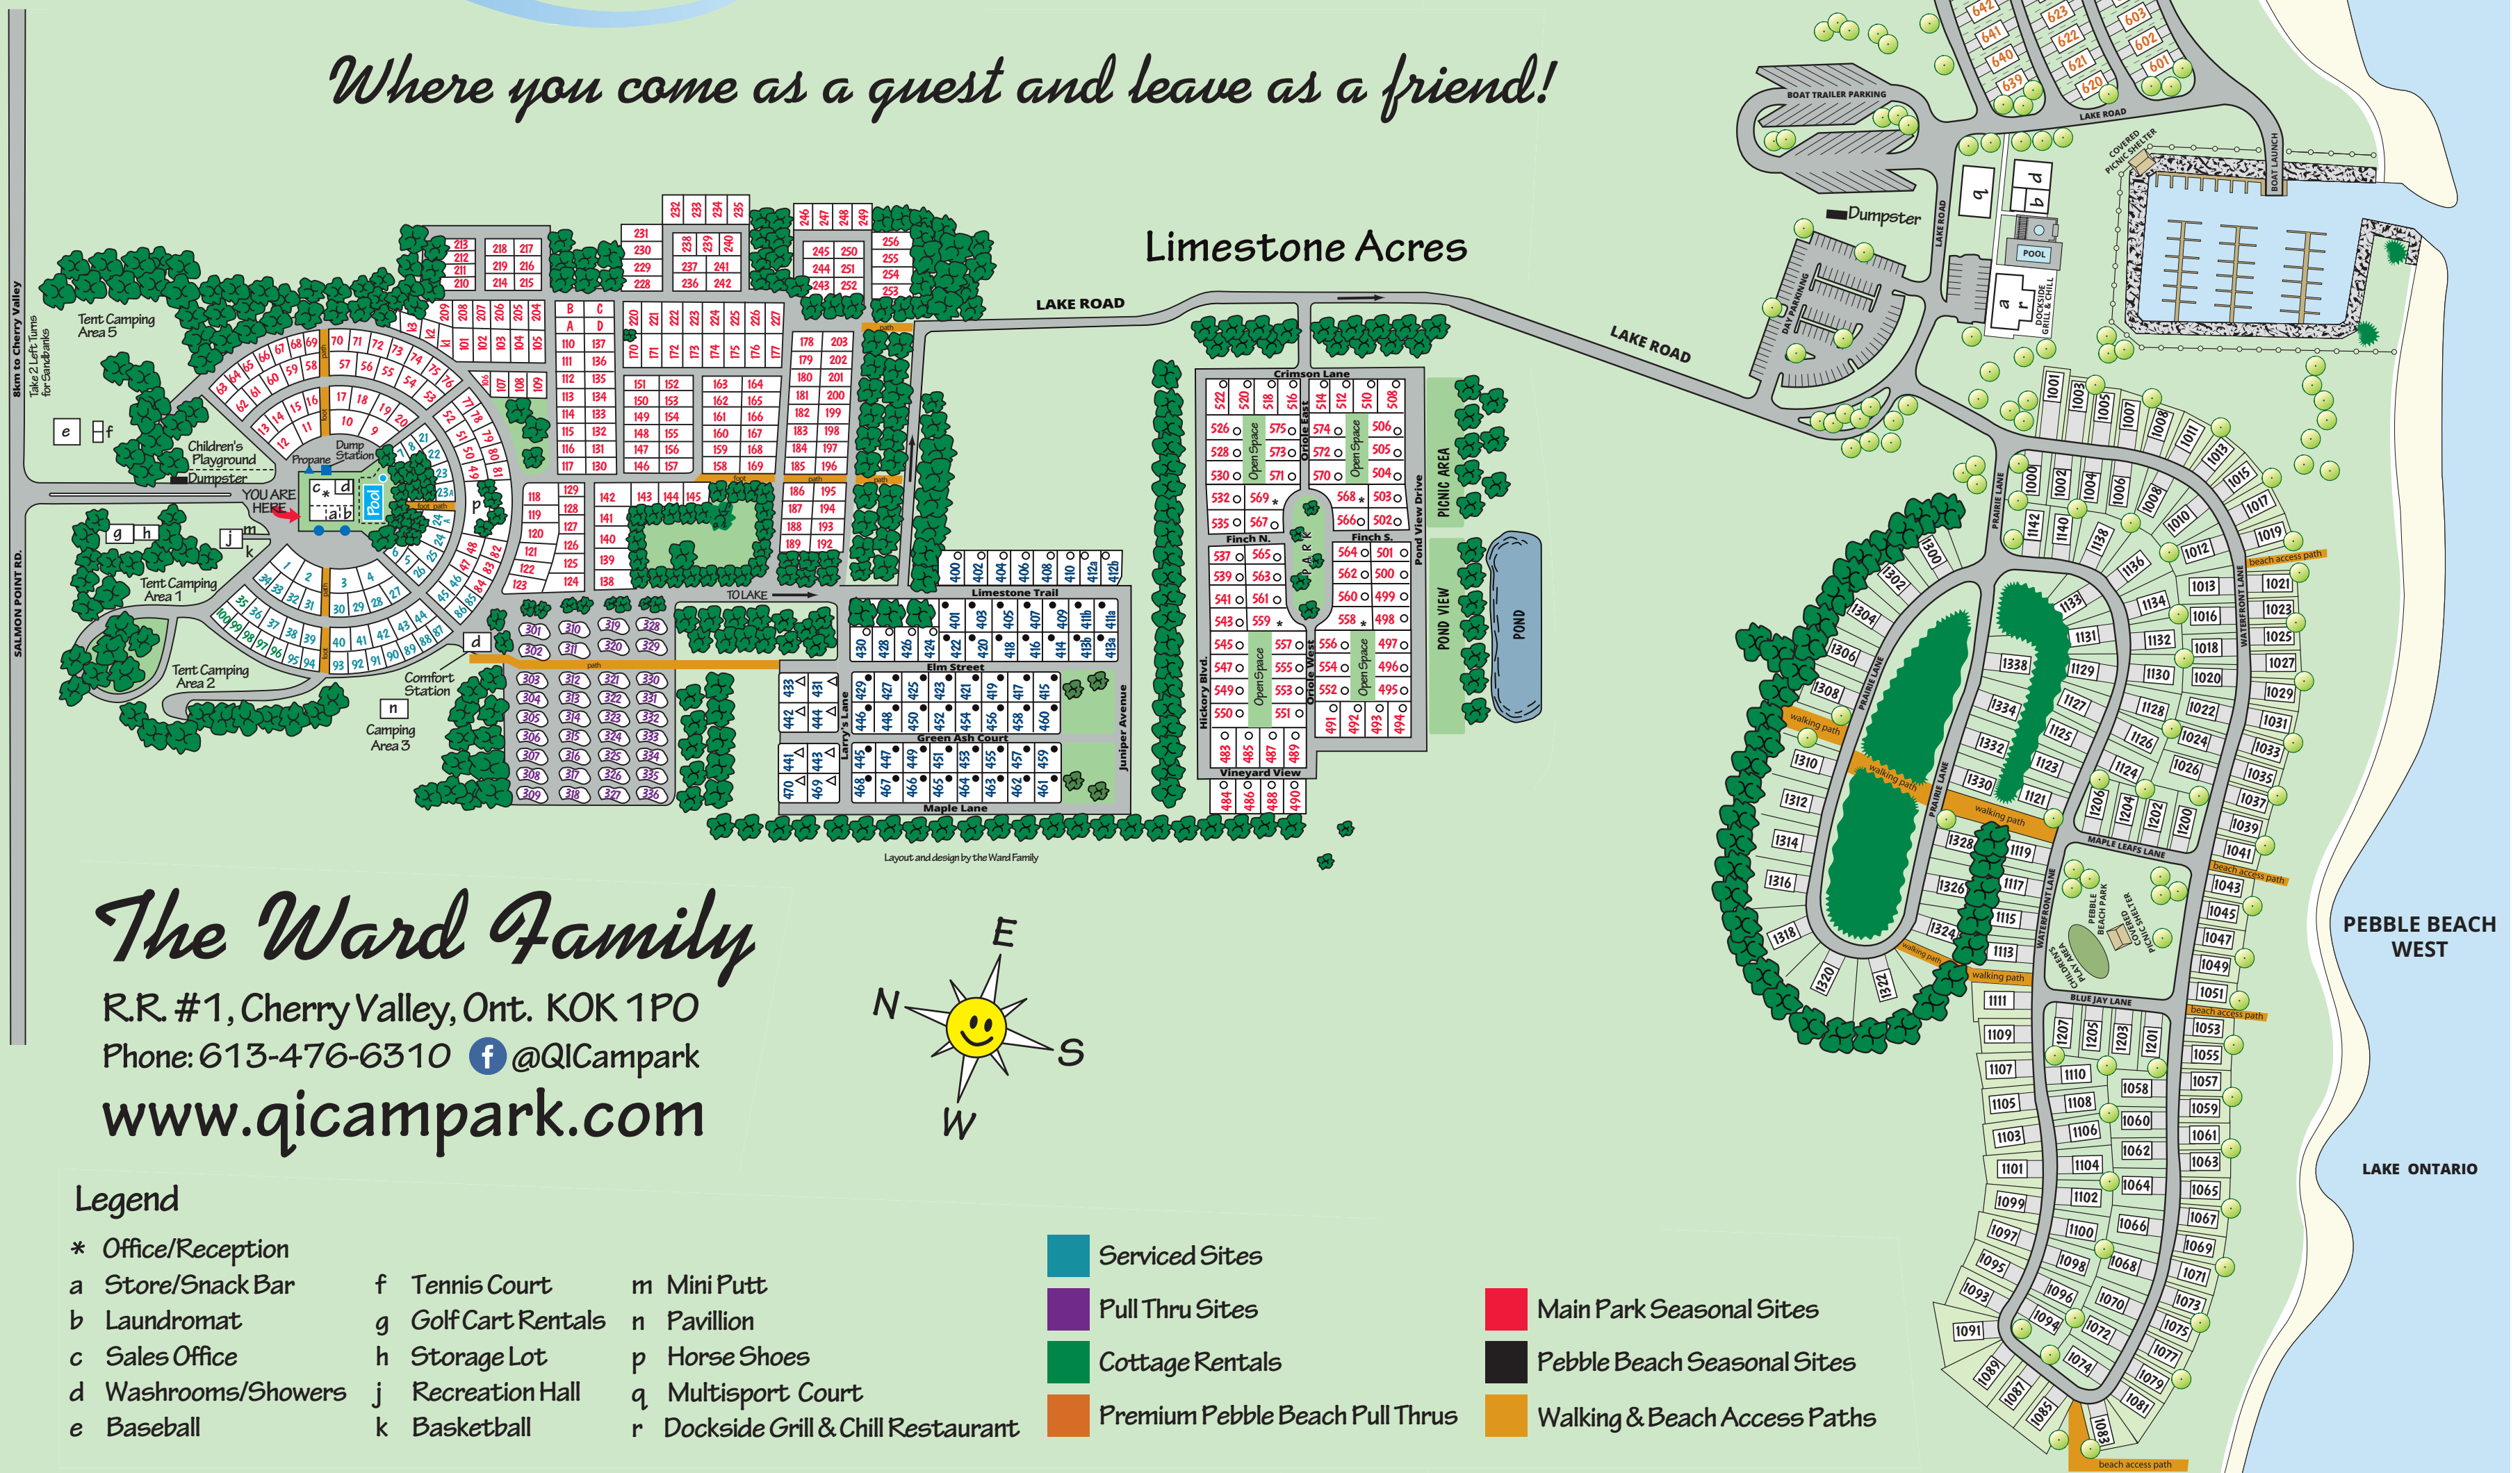

# Welcome to

Where you come as a guest and leave as a friend!

## The Ward Family

R.R. #1, Cherry Valley, Ont. K0K 1P0

Phone: 613-476-6310 @QICampark

[www.qicampark.com](http://www.qicampark.com)

Layout and design by the Ward Family